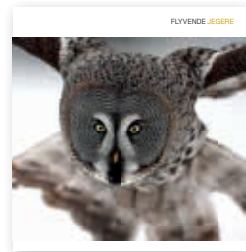

Design:
Posten Norge AS,
Konsernkommunikasjon, Design
Coverphoto: «Norvegia» by Bouvet
Island in 1927. © Norsk Polarinstitutt
Print: Byråservice

Birds

◀ First Day Cover
NOK 90

▲ First Day Cancellation

Number: NK 1974-1976
 Motif: Great grey owl, Snowy owl, Rough-legged hawk
 Artist: Viggo Ree
 Arrangement: Enzo Finger
 Denomination: Domestic (NOK 14), NOK 21, NOK 48
 Issued in: Rolls with 100 self-adhesive stamps
 Print: Offset from Joh. Enschedé Security Print, The Netherlands

NK 1974
Great Grey Owl
(*Strix nebulosa*)

NK 1975
Snowy Owl
(*Bubo scandiacus*)

NK 1976
Rough-Legged Hawk
(*Buteo lagopus*)

Date: 02/01/2018

Golden FDC NOK 99

Collector's Set NOK 189

Prices

First Day Cover:	NOK 90
Presentation Pack:	NOK 99
Collector's Set:	NOK 189
Golden FDC:	NOK 99
Set of maximum cards:	NOK 104