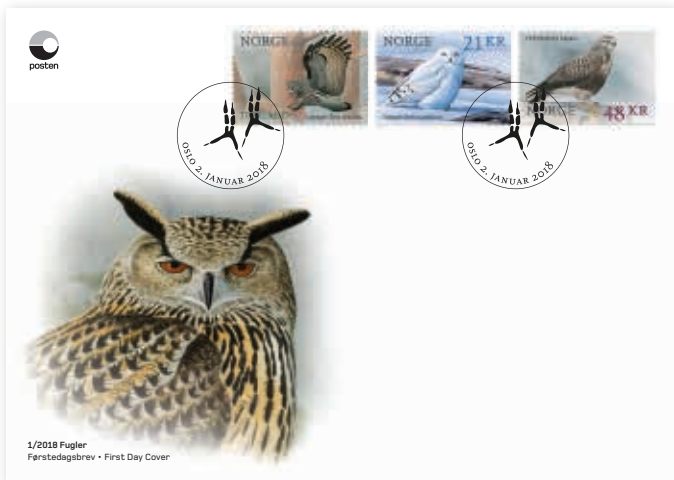

Design:
Posten Norge AS,
Konsernkommunikasjon, Design
Coverphoto: «Norvegia» by Bouvet
Island in 1927. © Norsk Polarinstitutt
Print: Byråservice

Birds

◀ First Day Cover
NOK 90

▲ First Day Cancellation

Number: NK 1974-1976
 Motif: Great grey owl, Snowy owl, Rough-legged hawk
 Artist: Viggo Ree
 Arrangement: Enzo Finger
 Denomination: Domestic (NOK 14), NOK 21, NOK 48
 Issued in: Rolls with 100 self-adhesive stamps
 Print: Offset from Joh. Enschedé Security Print, The Netherlands

NK 1974
Great Grey Owl
(*Strix nebulosa*)

NK 1975
Snowy Owl
(*Bubo scandiacus*)

NK 1976
Rough-Legged Hawk
(*Buteo lagopus*)

Date: 02/01/2018

Golden FDC NOK 99

Collector's Set NOK 189

Prices

First Day Cover:	NOK 90
Presentation Pack:	NOK 99
Collector's Set:	NOK 189
Golden FDC:	NOK 99
Set of maximum cards:	NOK 104