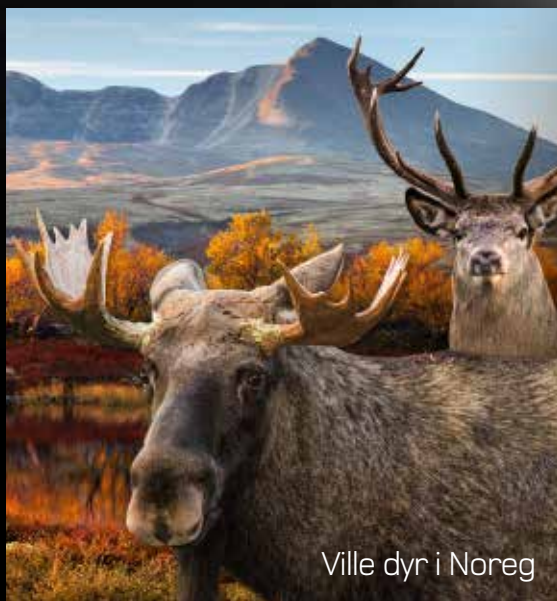

Wild Animals

The entire stamp series in one folder.

The Wild Animal series that started in 2006 and ended in 2015 includes 21 stamps. All of these stamps are now available in a beautiful folder for only **NOK 389,00.**

Order at www.posten.no/frimerkebutikken
Phone: +47 23 14 78 70. E-mail: frimerketjenesten@posten.no