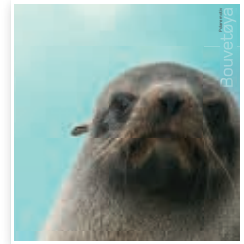

▶ Collector's Set NOK 147

Prices

First Day Cover:	NOK 69
Presentation Pack:	NOK 78
Collector's Set:	NOK 147
Golden FDC:	NOK 99
Set of maximum cards:	NOK 76