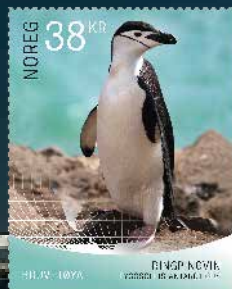

Design:
Posten Norge AS,
Konsernkommunikasjon, Design
Coverphoto: «Norvegia» by Bouvet
Island in 1927. © Norsk Polarinstitutt
Print: Byråservice

Birds

◀ First Day Cover
NOK 90

▲ First Day Cancellation

Number: NK 1974-1976
 Motif: Great grey owl, Snowy owl, Rough-legged hawk
 Artist: Viggo Ree
 Arrangement: Enzo Finger
 Denomination: Domestic (NOK 14), NOK 21, NOK 48
 Issued in: Rolls with 100 self-adhesive stamps
 Print: Offset from Joh. Enschedé Security Print, The Netherlands

NK 1974
Great Grey Owl
(*Strix nebulosa*)

NK 1975
Snowy Owl
(*Bubo scandiacus*)

NK 1976
Rough-Legged Hawk
(*Buteo lagopus*)

Date: 02/01/2018

Golden FDC NOK 99

Collector's Set NOK 189

Prices

First Day Cover:	NOK 90
Presentation Pack:	NOK 99
Collector's Set:	NOK 189
Golden FDC:	NOK 99
Set of maximum cards:	NOK 104

NK 1977
Antarctic Fur Seal
(*Arctocephalus gazella*)

NK 1978
Chinstrap Penguin
(*Pygoscelis antarcticus*)

Bouvet Island

◀ First Day Cover
NOK 69

▲ First Day Cancellation

Number: NK 1977-1978
 Motif: Antarctic fur seal, chinstrap penguin
 Design: Magnus Flakeng
 Photos: © Norsk Polarinstitutt
 Denomination: NOK 24, NOK 38
 Issued in: Sheets with 50 self-adhesive stamps
 Print: Offset from Joh. Enschedé Security Print, The Netherlands